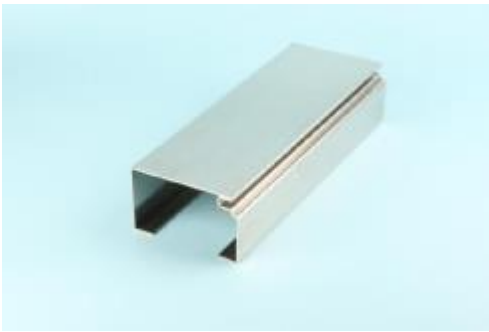

# DAN-MATIC ACCESSORIES | STAINLESS STEEL PROFILES

24-0004

Stainless steel sliding rail

24-5002

Frame profile stainless steel

24-5003

Frame profile stainless steel T99