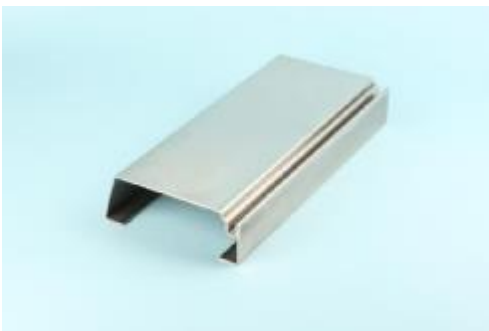

# DAN-MATIC ACCESSORIES | STAINLESS STEEL PROFILES

24-0004

Stainless steel sliding rail

24-5002

Frame profile stainless steel

24-5003

Frame profile stainless steel T99