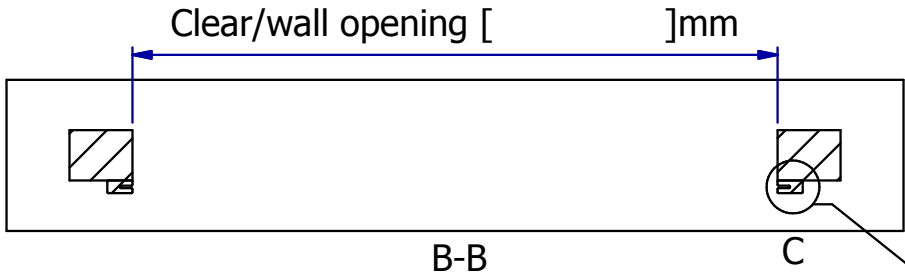

Size of curtain casement with a curtain width up to 6m:

[]	[]	Curtain height:
		< 3m 180x180mm
		3m - 8m 210x210mm
		8m - 12m 250x250mm
		12m - 20m 300x300mm

Size of curtain casement with a curtain width above to 6m:

[]	[]	Curtain height:
		< 3m 180x290mm
		3m - 8m 210x390mm
		8m - 12m 250x440mm
		12m - 20m 300x540mm

Gude rail measurements:

Order no:
Project name:
Requisition no:
Comments:

Surface:
Controlbox: Pcs.
Contact:
Fire rating: E / EI