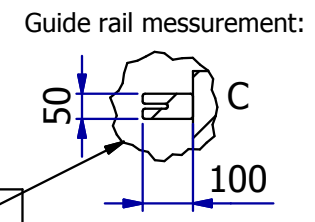

Size of curtain casement with at curtain width up to 6m:

[]		Curtain height:
		< 3m 180x180mm
		3m - 8m 210x210mm
		8m - 12m 250x250mm
		12m - 20m 300x300mm

Size of curtain casement with at curtain width above 6m:

[]		Curtain height:
		< 3m 180x290mm
		3m - 8m 210x390mm
		8m - 12m 250x440mm
		12m - 20m 300x540mm

Indbygget målskema.dwg

Order no: _____ Surface: _____
 Project name: _____ Controlbox: _____ Pcs. _____
 Requisition no: _____ Contact: _____
 Comments: _____ Fire rating: E / EI