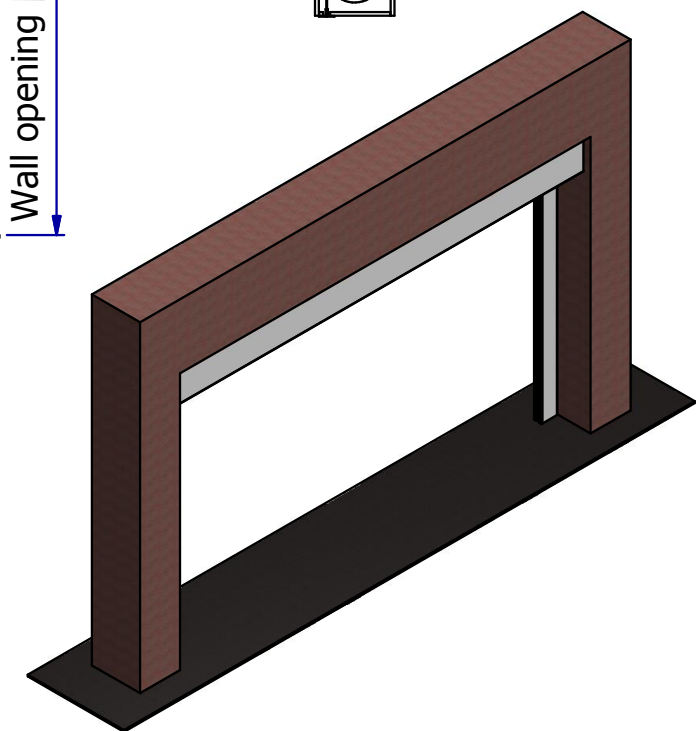

Size of curtain casement with at curtain width up to 6m:

[]		Curtain height:
		< 3m 180x180mm
		3m - 8m 210x210mm
		8m - 12m 250x250mm
		12m - 20m 300x300mm

Size of curtain casement with at curtain width above 6m:

[]		Curtain height:
		< 3m 180x290mm
		3m - 8m 210x390mm
		8m - 12m 250x440mm
		12m - 20m 300x540mm

Indbygget målskema.dwg

Order no: _____ Surface: _____
 Project name: _____ Controlbox: _____ Pcs. _____
 Requisition no: _____ Contact: _____
 Comments: _____ Fire rating: E / EI